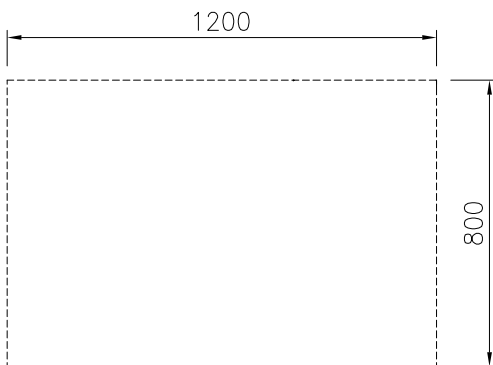

APPROVAL: _____

Experience the Excellence
www.electroluxprofessional.com

Front

Side

Top

Key Information:

External dimensions, Width:	
588218 (MA1ADAKOOO)	1200 mm
External dimensions, Depth:	800 mm
External dimensions, Height:	550 mm
Cupboard Cavity Dimensions (width):	840 mm
Cupboard Cavity Dimensions (height):	330 mm
Cupboard Cavity Dimensions (depth):	740 mm
Net weight:	26 kg