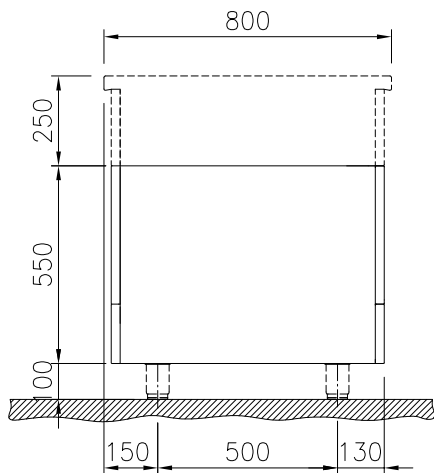

APPROVAL: _____

Experience the Excellence
www.electroluxprofessional.com

Front

Side

Top

Key Information:

External dimensions, Width:	
588218 (MA1ADAKOOO)	1200 mm
External dimensions, Depth:	800 mm
External dimensions, Height:	550 mm
Cupboard Cavity Dimensions (width):	840 mm
Cupboard Cavity Dimensions (height):	330 mm
Cupboard Cavity Dimensions (depth):	740 mm
Net weight:	26 kg

Optional Accessories

- Stainless steel side panel (12mm), 800x800mm, freestanding PNC 912508
- Stainless steel front kicking strip, 1200mm width PNC 912602
- Stainless steel side kicking strips left and right, freestanding, 800mm width PNC 912619
- Stainless steel side kicking strips left and right, wall mounted, 800mm width PNC 912622
- Stainless steel side kicking strips left and right, back-to-back, 1600mm width PNC 912625
- Stainless steel plinth, against wall, 1200mm width PNC 912810
- Stainless steel plinth, freestanding, 1200mm width PNC 912829
- Stainless steel panel (12mm) 800x800mm, against wall, left side PNC 913094
- Stainless steel panel (12mm) 800x800mm, flush-fitting, against wall, right side PNC 913098
- Back panel, 1200x550mm, for bases and units, one-side operated PNC 913186
- Stainless steel side panel, left, h=800 PNC 913216
- Stainless steel side panel, right, h=800 PNC 913217
- - NOT TRANSLATED - PNC 913239
- - NOT TRANSLATED - PNC 913257
- - NOT TRANSLATED - PNC 913264
- - NOT TRANSLATED - PNC 913266
- - NOT TRANSLATED - PNC 913273
- - NOT TRANSLATED - PNC 913274
- - NOT TRANSLATED - PNC 913279
- - NOT TRANSLATED - PNC 913669
- - NOT TRANSLATED - PNC 913685