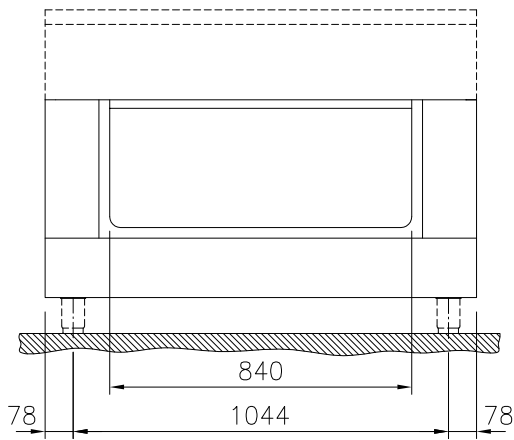

Main Features

- Open base compartment for storage of pots, pans, sheet pans, etc.
- All major components may be easily accessed from the front.
- [NOT TRANSLATED]

Construction

- Hygienic design of the open base compartment with large round edges.
- IPX5 water resistance certification.
- 2 mm top in 1.4301 (AISI 304).
- Flat surface construction with minimal hidden areas to easily clean all surfaces
- Internal frame for heavy duty sturdiness in stainless steel.

APPROVAL: _____

Experience the Excellence
www.electroluxprofessional.com

Front

Side

Top

Key Information:

External dimensions, Width:	
588218 (MA1ADAKOOO)	1200 mm
External dimensions, Depth:	800 mm
External dimensions, Height:	550 mm
Cupboard Cavity Dimensions (width):	840 mm
Cupboard Cavity Dimensions (height):	330 mm
Cupboard Cavity Dimensions (depth):	740 mm
Net weight:	26 kg